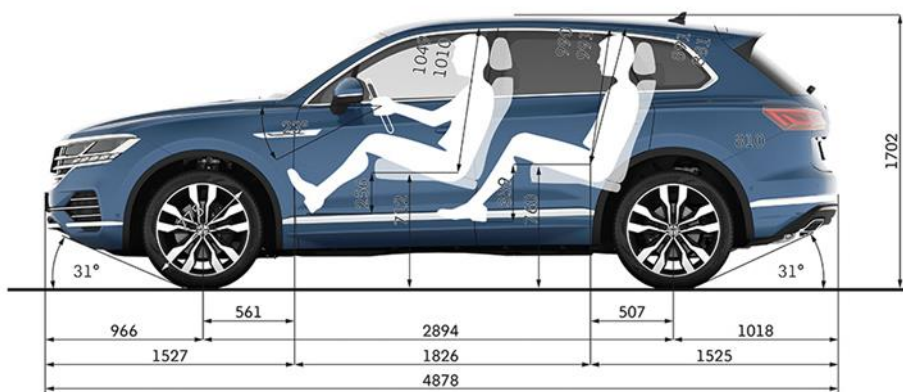

Luggage compartment with rear seat bench in furthest back position / rear seat bench in most forward position volume (L) 810L

Specifications may be subject to change after final vehicle inspection in August 2018. Maximum Retail Price (MRP) does not include on-road costs. Weights measured on European specification cars.